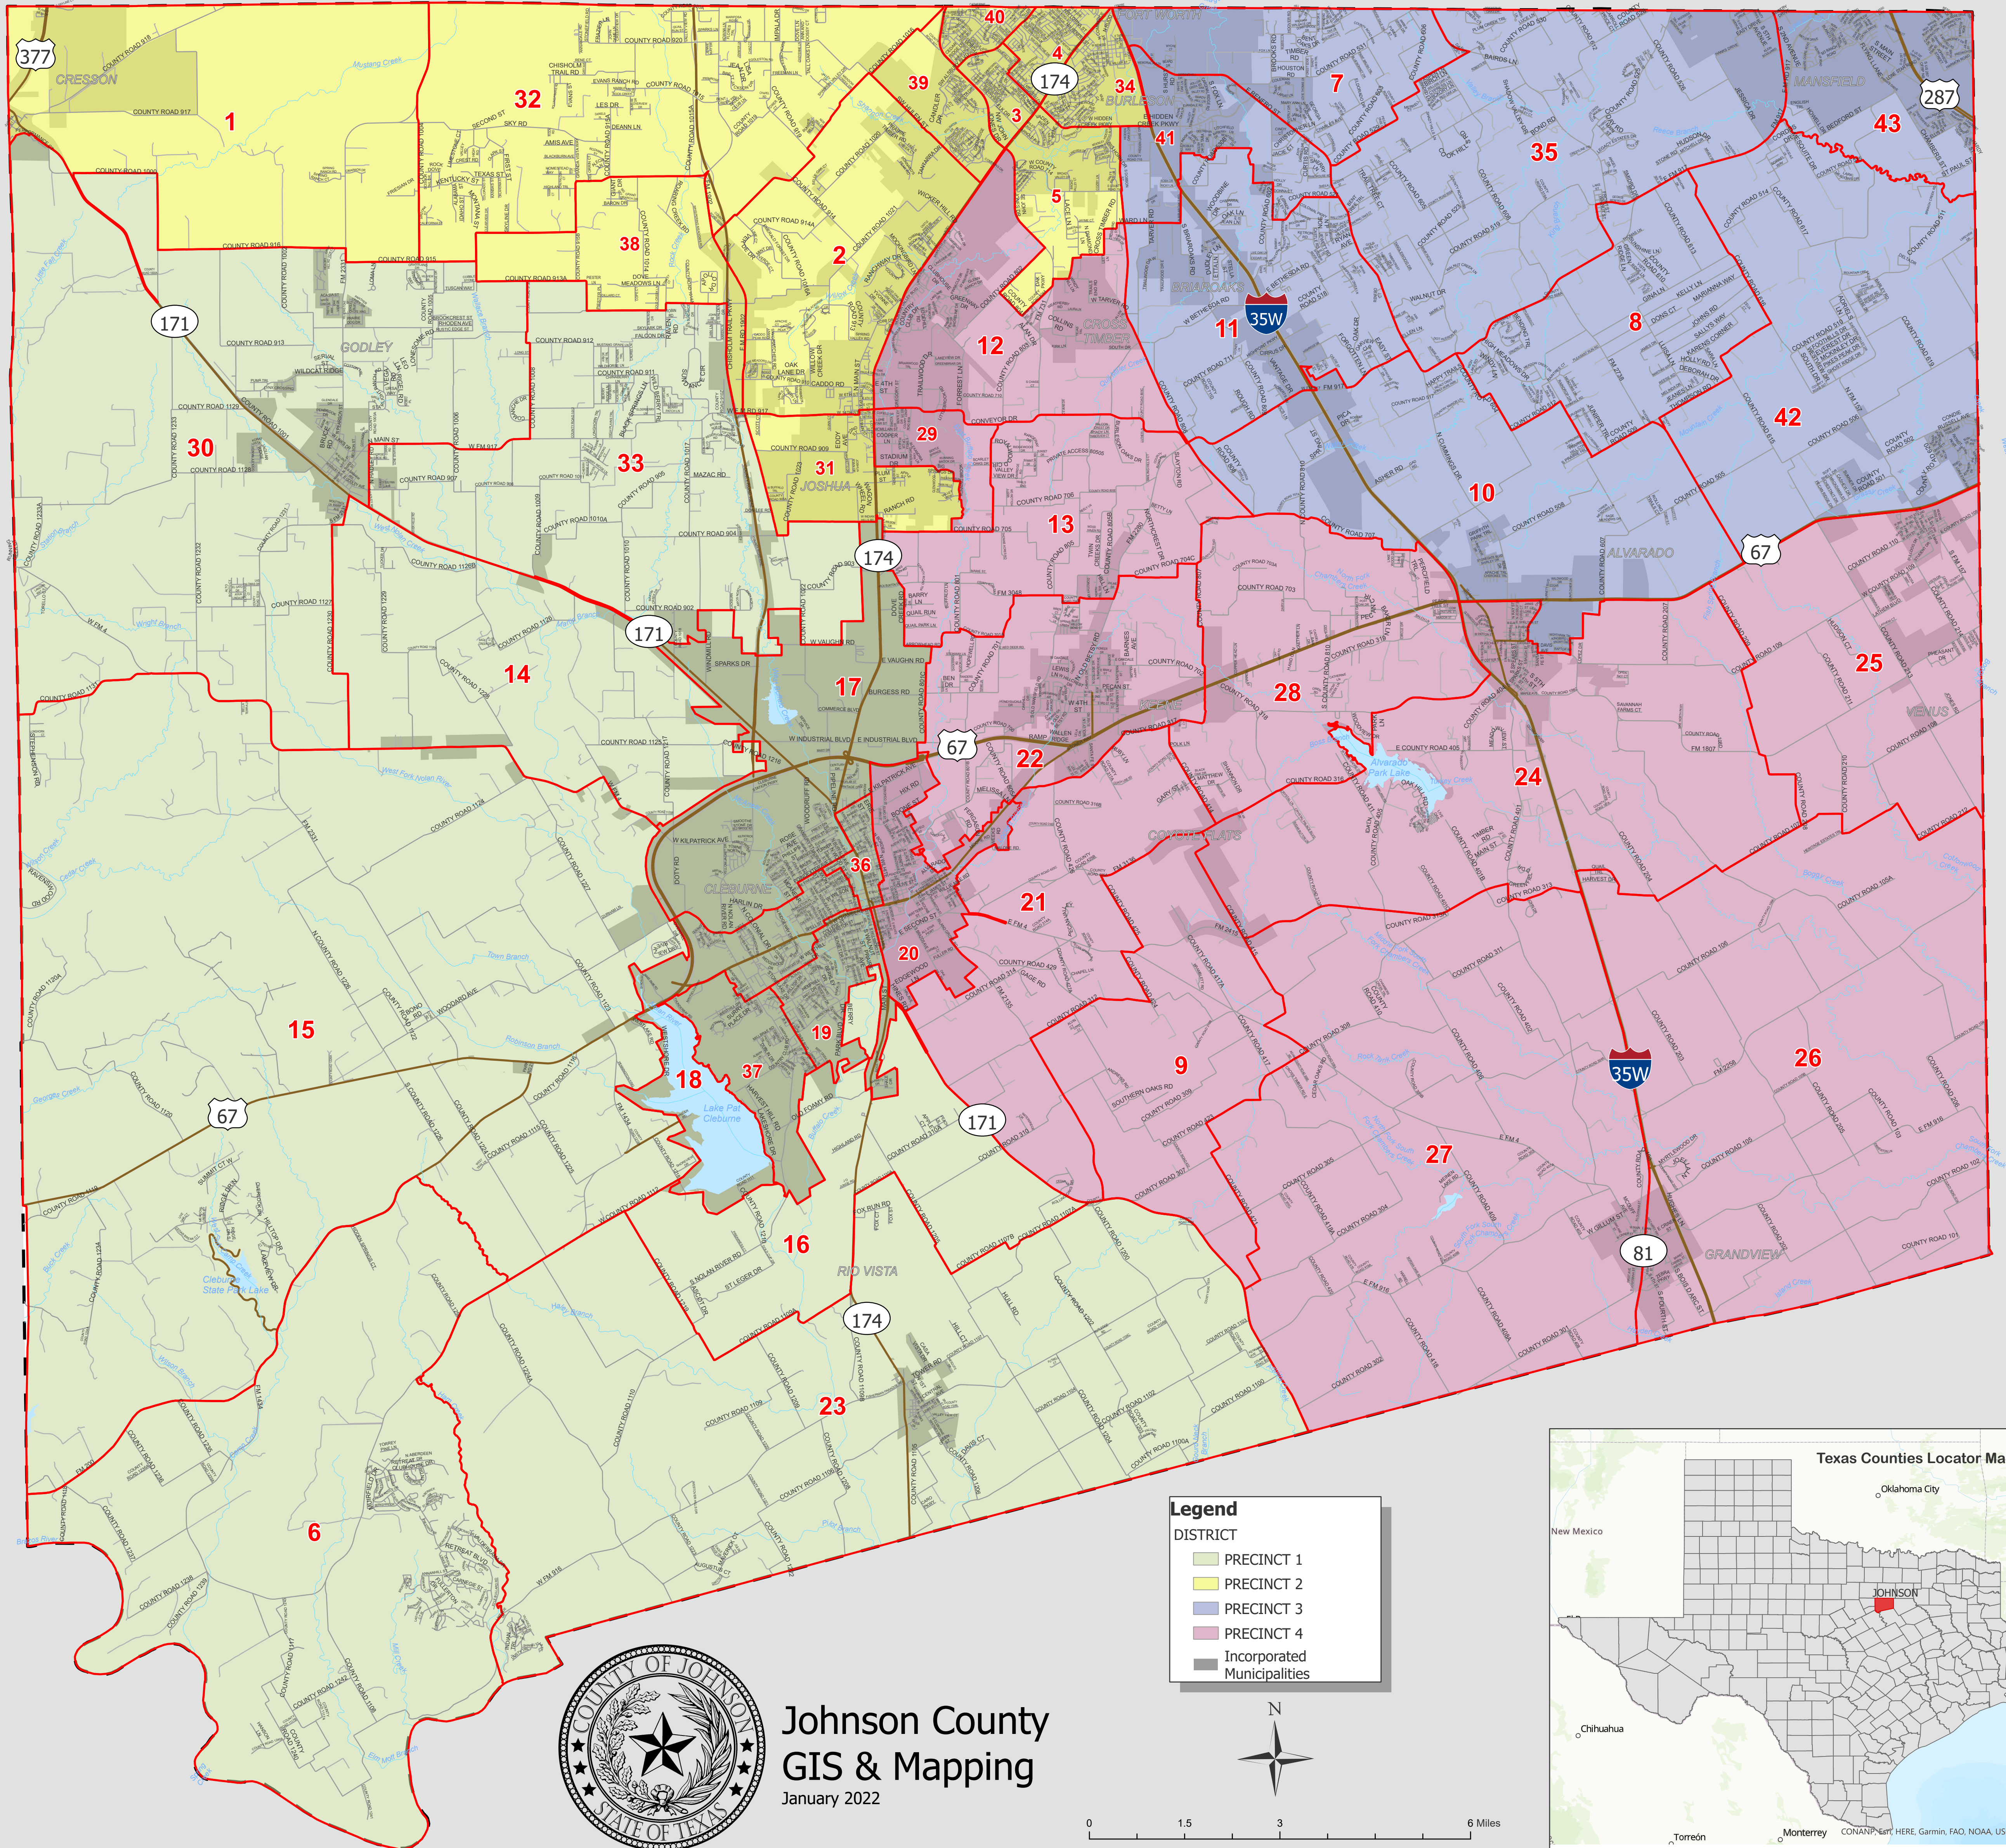

Johnson County Voting Districts

Johnson County
GIS & Mapping
January 2022

Legend

DISTRICT

- PRECINCT 1
- PRECINCT 2
- PRECINCT 3
- PRECINCT 4
- Incorporated Municipalities